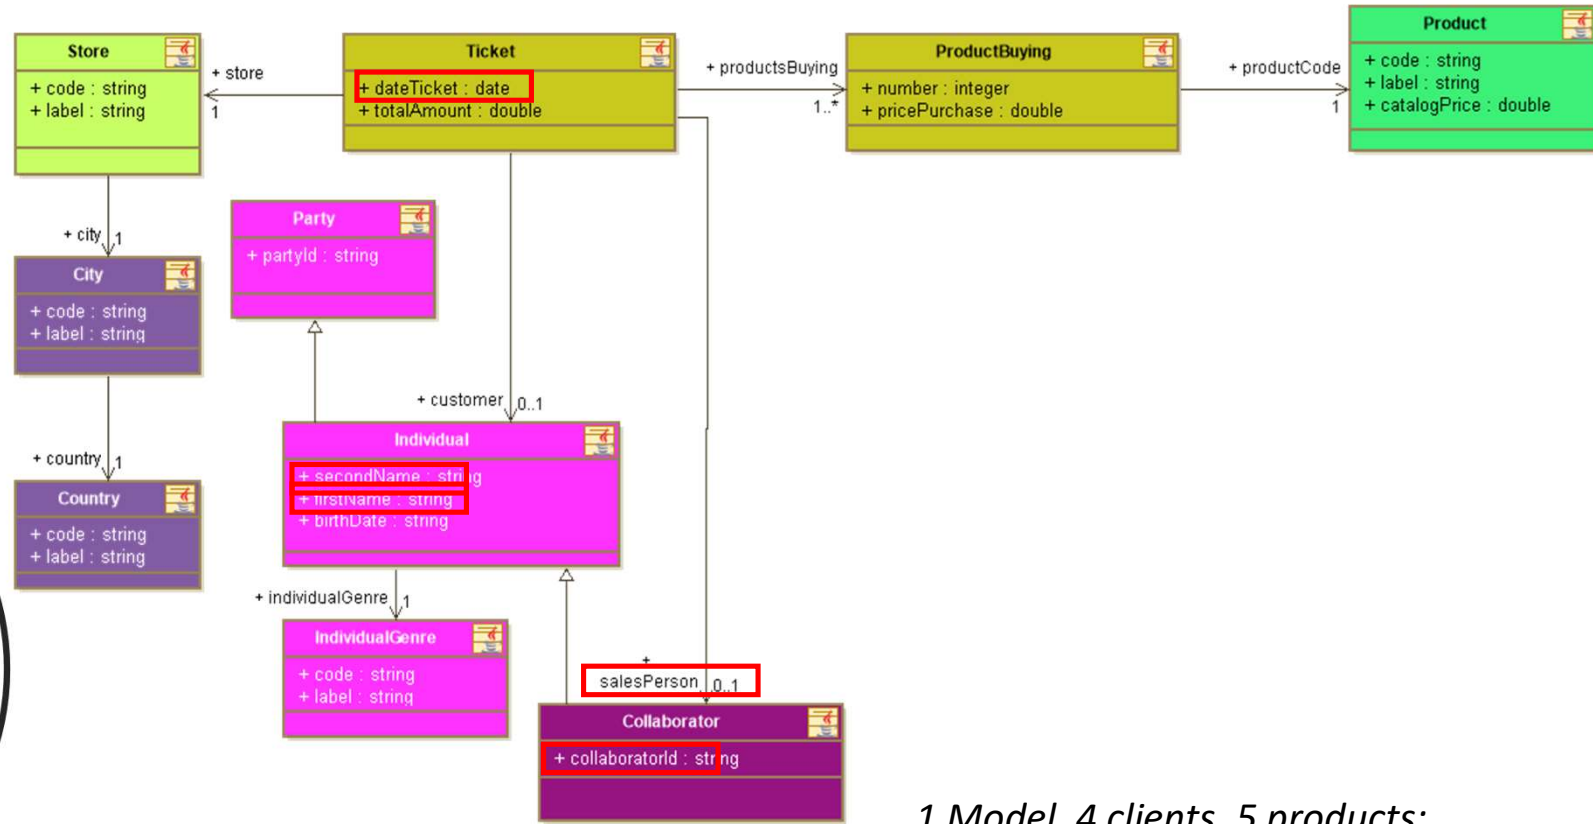

The Data Model-Centric Platform with Datavault Data-Product Driven

Acceliance

Colorized Data Functional Areas as defined by the Chief Data Officer

The Enterprise Data Model

- Product domain
- Retail domain
- Referentials
- Sales domain
- Domain of Parties
- Human Resources

Le Modèle de Donnée d'Entreprise

- 1 Model, 4 clients, 5 products:
- Finance : **Turnover**, Profitability
 - RH : Collabs performance
 - Sales : Sales volume
 - Marketing : Product performance

- Product domain
- Retail domain
- Referentials
- Sales domain
- Domain of Parties
- Human Resources

- Product domain
- Retail domain
- Referentials
- Sales domain
- Domain of Parties
- Human Resources

- 1 Model, 4 clients, 5 products:
- Finance : Turnover, Profitability
 - RH : **Collabs performance**
 - Sales : Sales volume
 - Marketing : Product performance