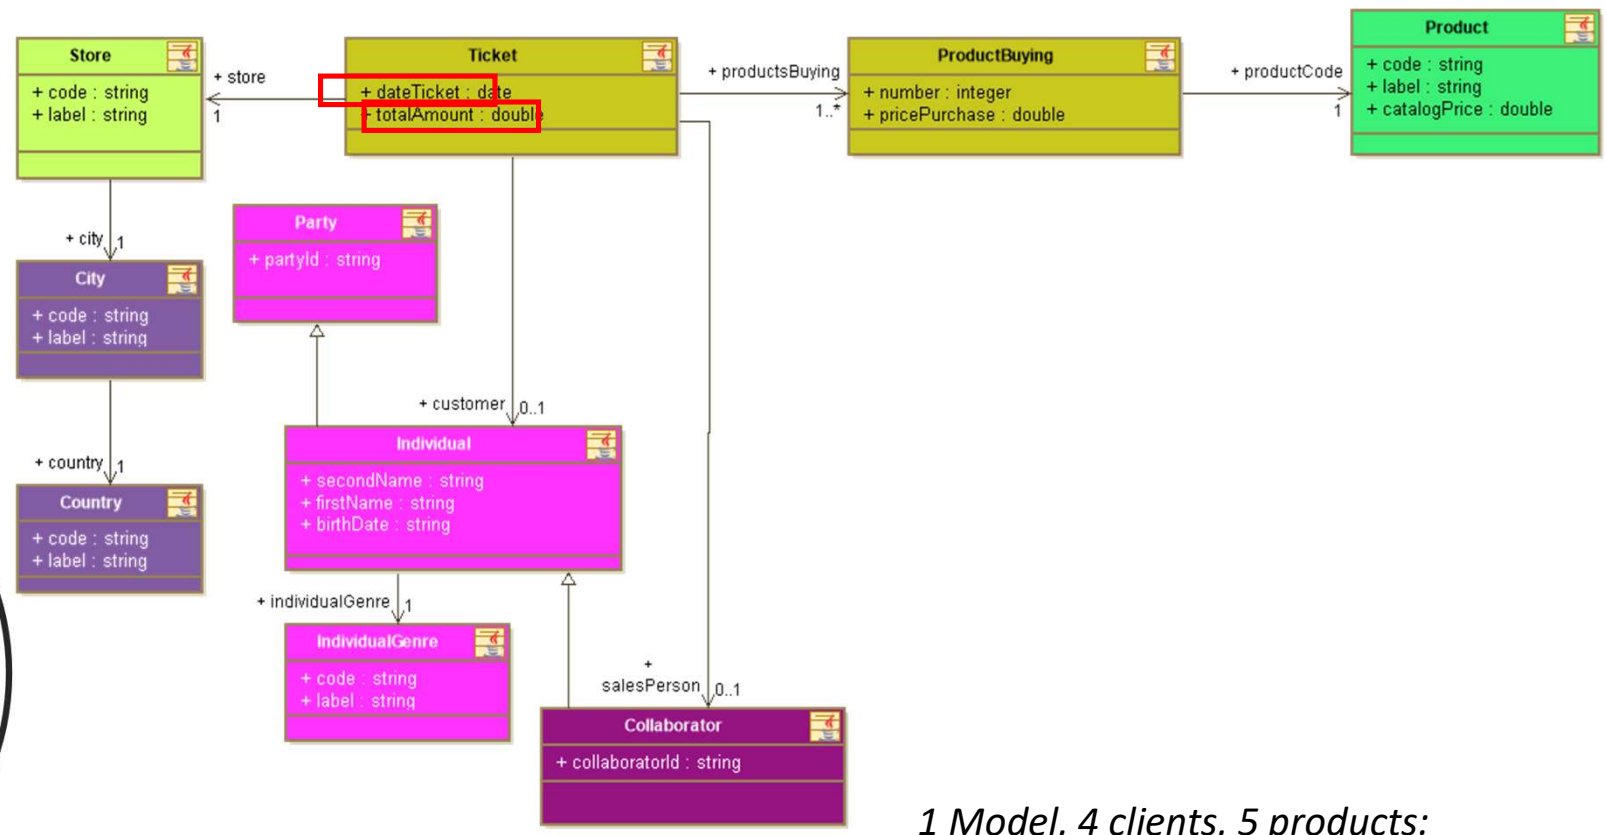

The Data Model-Centric Platform with Datavault Data-Product Driven

Acceliance

Colorized Data Functional Areas as defined by the Chief Data Officer

The Enterprise Data Model

- Product domain
- Retail domain
- Referentials
- Sales domain
- Domain of Parties
- Human Resources

- 1 Model, 4 clients, 5 products:
- Finance : Turnover, Profitability
 - RH : Collabs performance
 - Sales : Sales volume
 - Marketing : Product performance

- Product domain
- Retail domain
- Referentials
- Sales domain
- Domain of Parties
- Human Resources