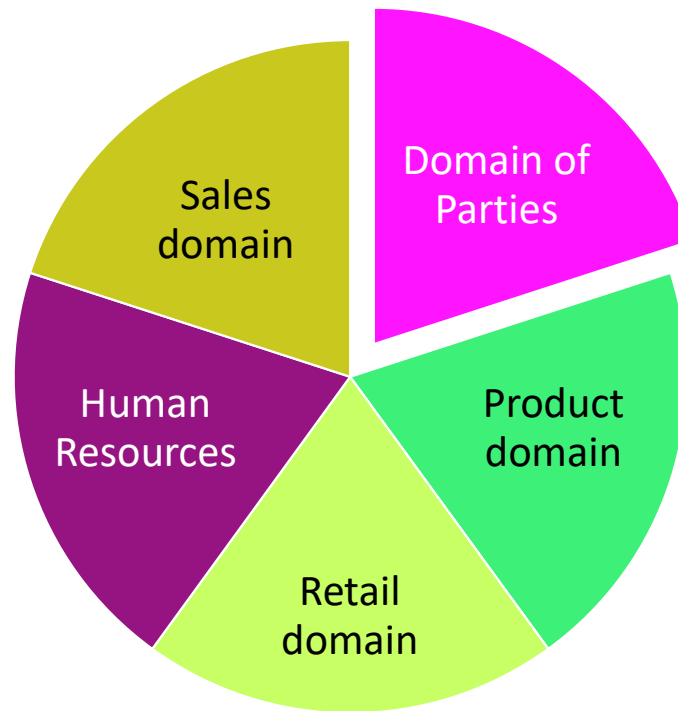

The Data Model-Centric Platform with Datavault Data-Product Driven

Acceliance

Colorized Data Functional Areas as defined by the Chief Data Officer

The Enterprise Data Model

- Product domain
- Retail domain
- Referentials
- Sales domain
- Domain of Parties
- Human Resources

- 1 Model, 4 clients, 5 products:
- Finance : Turnover, Profitability
 - RH : Collabs performance
 - Sales : Sales volume
 - Marketing : Product performance

- Product domain
- Retail domain
- Referentials
- Sales domain
- Domain of Parties
- Human Resources

Le Modèle de Donnée d'Entreprise

- 1 Model, 4 clients, 5 products:
- Finance : **Turnover**, Profitability
 - RH : Collabs performance
 - Sales : Sales volume
 - Marketing : Product performance

- Product domain
- Retail domain
- Referentials
- Sales domain
- Domain of Parties
- Human Resources

- Product domain
- Retail domain
- Referentials
- Sales domain
- Domain of Parties
- Human Resources

Le Modèle de Donnée d'Entreprise

- 1 Model, 4 clients, 5 products:
- Finance : Turnover, Profitability
 - RH : Collabs performance
 - Sales : **Sales volume**
 - Marketing : Product performance