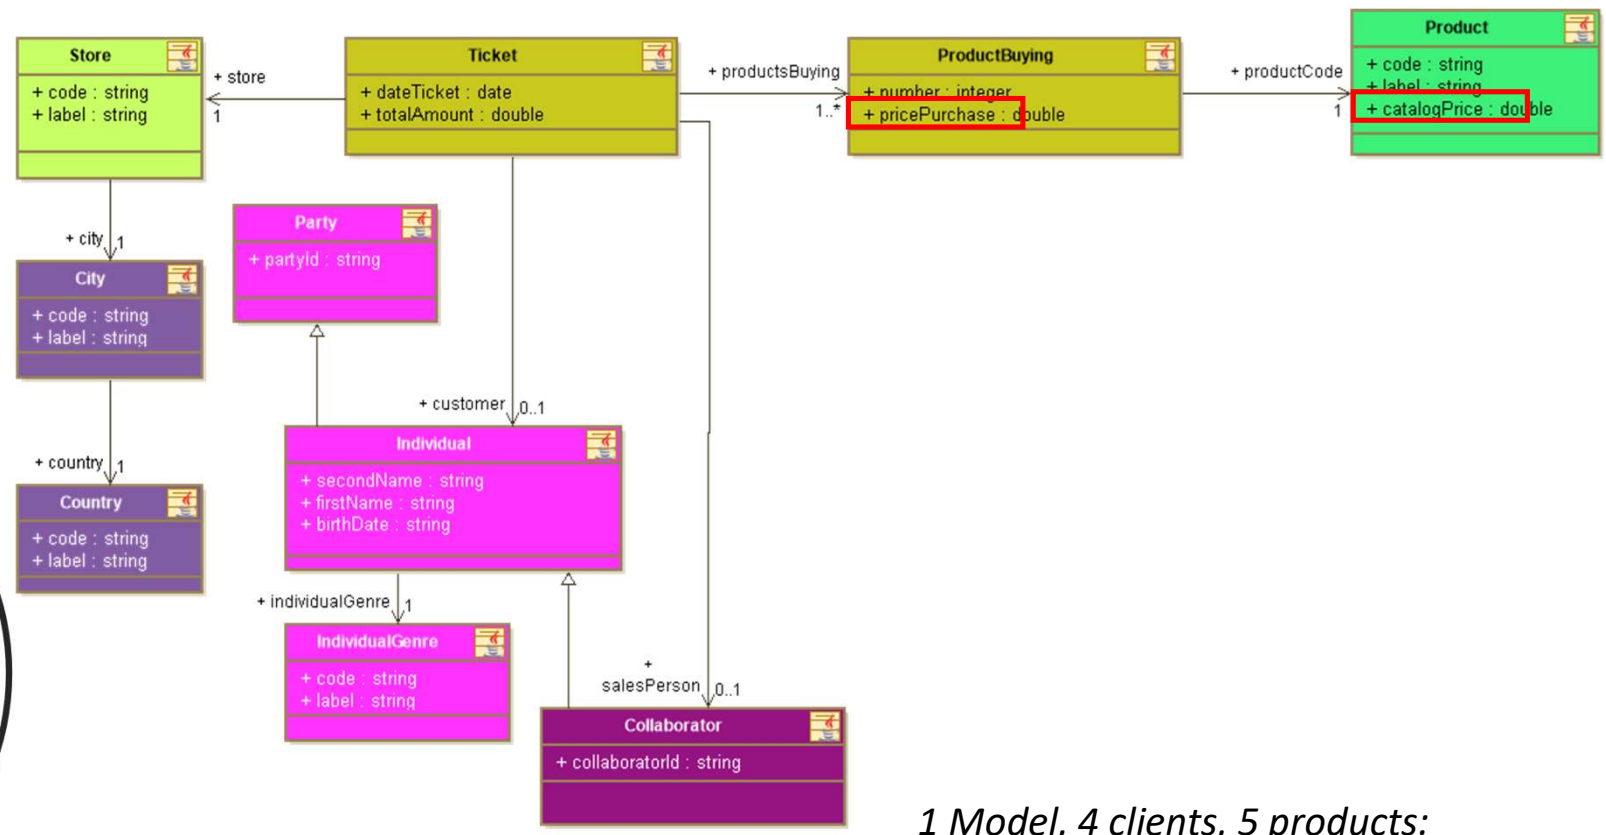

The Data Model-Centric Platform with Datavault Data-Product Driven

Acceliance

Colorized Data Functional Areas as defined by the Chief Data Officer

The Enterprise Data Model

- Product domain
- Retail domain
- Referentials
- Sales domain
- Domain of Parties
- Human Resources

- 1 Model, 4 clients, 5 products:
- Finance : Turnover, Profitability
 - RH : Collabs performance
 - Sales : Sales volume
 - Marketing : Product performance

- Product domain
- Retail domain
- Referentials
- Sales domain
- Domain of Parties
- Human Resources

Le Modèle de Donnée d'Entreprise

- 1 Model, 4 clients, 5 products:
- Finance : **Turnover**, Profitability
 - RH : Collabs performance
 - Sales : Sales volume
 - Marketing : Product performance

- Product domain
- Retail domain
- Referentials
- Sales domain
- Domain of Parties
- Human Resources