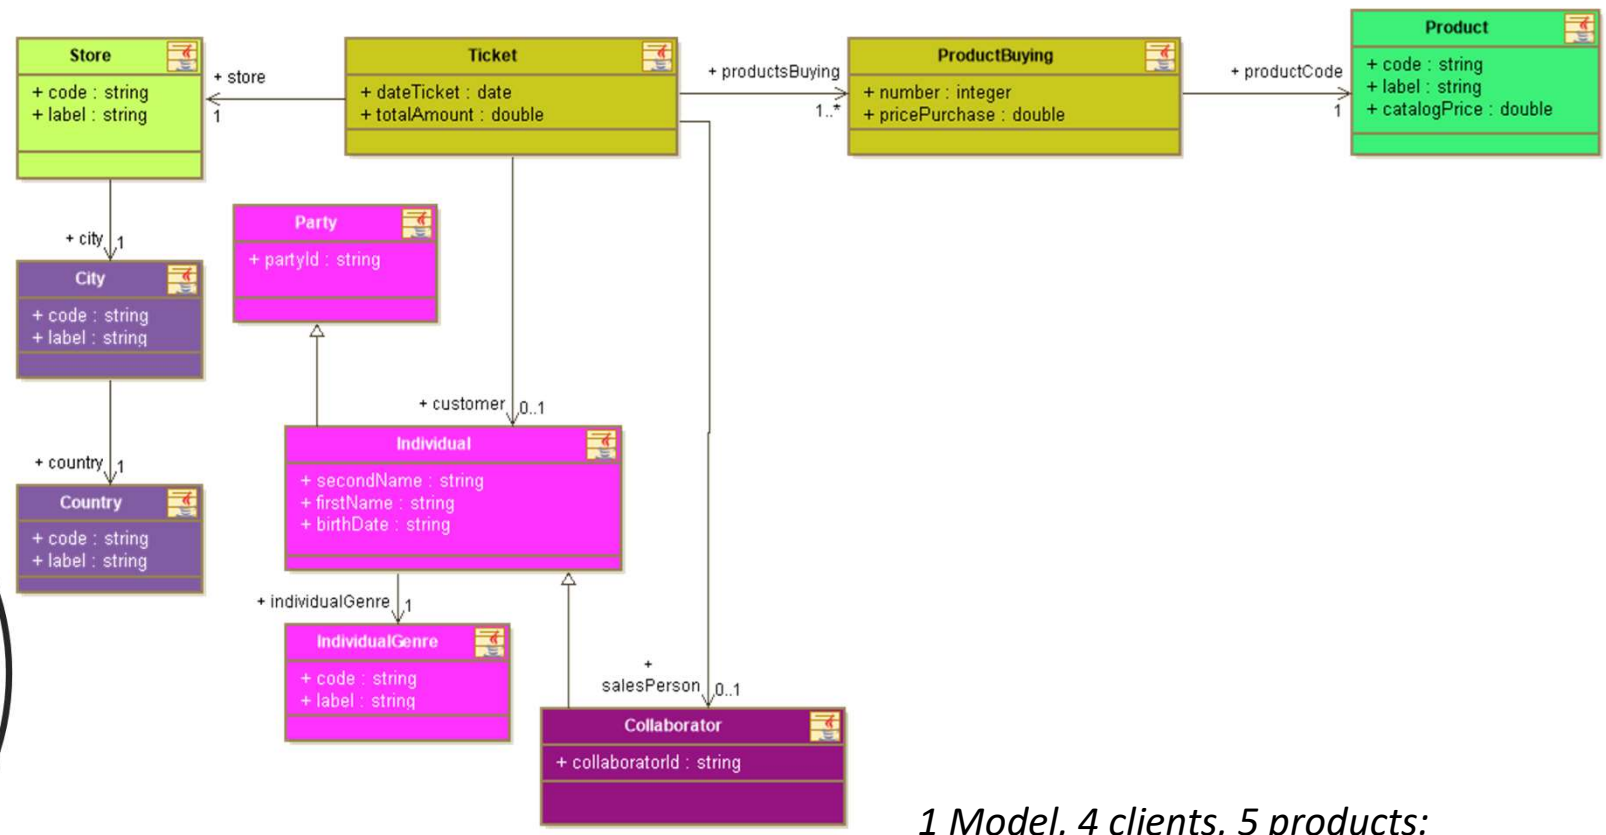

The Data Model-Centric Platform with Datavault Data-Product Driven

Acceliance

Colorized Data Functional Areas as defined by the Chief Data Officer

The Enterprise Data Model

- Product domain
- Retail domain
- Referentials
- Sales domain
- Domain of Parties
- Human Resources

- 1 Model, 4 clients, 5 products:
- Finance : Turnover, Profitability
 - RH : Collabs performance
 - Sales : Sales volume
 - Marketing : Product performance

- Product domain
- Retail domain
- Referentials
- Sales domain
- Domain of Parties
- Human Resources

Le Modèle de Donnée d'Entreprise

- 1 Model, 4 clients, 5 products:
- Finance : **Turnover**, Profitability
 - RH : Collabs performance
 - Sales : Sales volume
 - Marketing : Product performance

- Product domain
- Retail domain
- Referentials
- Sales domain
- Domain of Parties
- Human Resources

- Product domain
- Retail domain
- Referentials
- Sales domain
- Domain of Parties
- Human Resources

Le Modèle de Donnée d'Entreprise

- 1 Model, 4 clients, 5 products:
- Finance : Turnover, Profitability
 - RH : Collabs performance
 - Sales : **Sales volume**
 - Marketing : Product performance